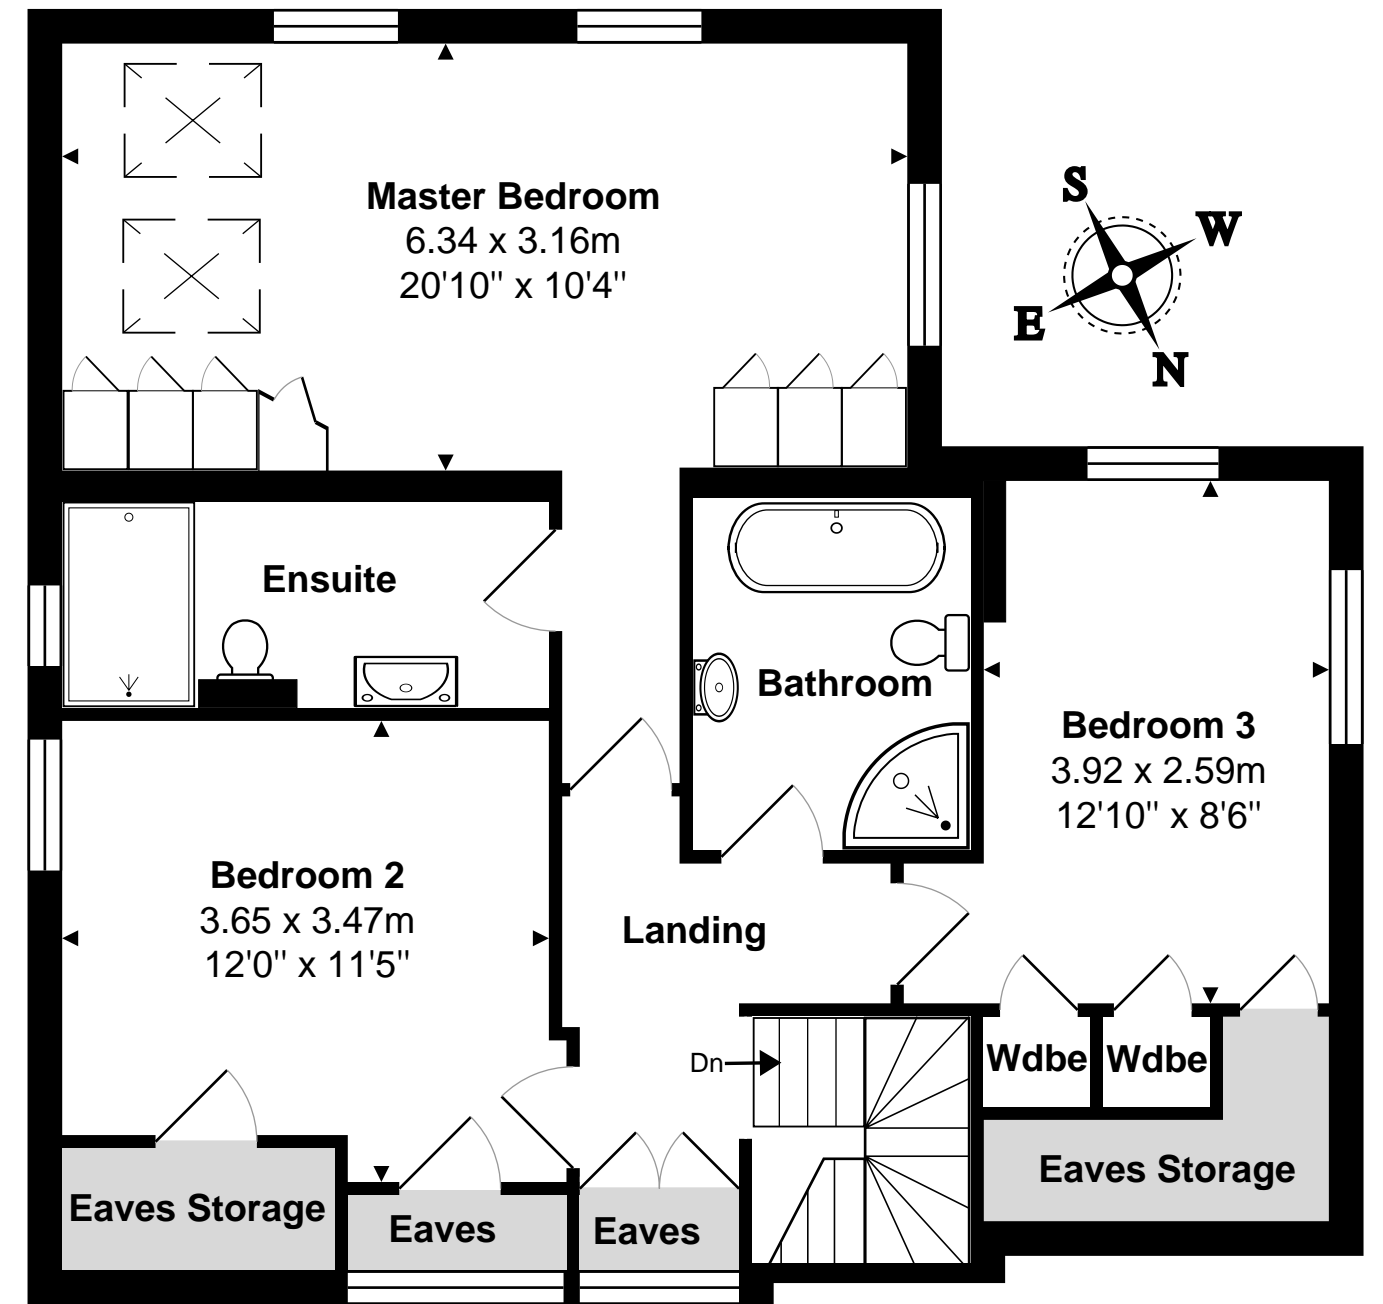

Gross Internal Area 91.0 m<sup>2</sup> ... 980 ft<sup>2</sup>

**1st Floor**  
Gross Internal Area 69.8 m<sup>2</sup> ... 752 ft<sup>2</sup>

Total Approx. Gross Internal Area 160.8 m<sup>2</sup> ... 1731 ft<sup>2</sup> (excluding garage, eaves storage)

All measurements are approximate and for display purposes only. Not to scale.