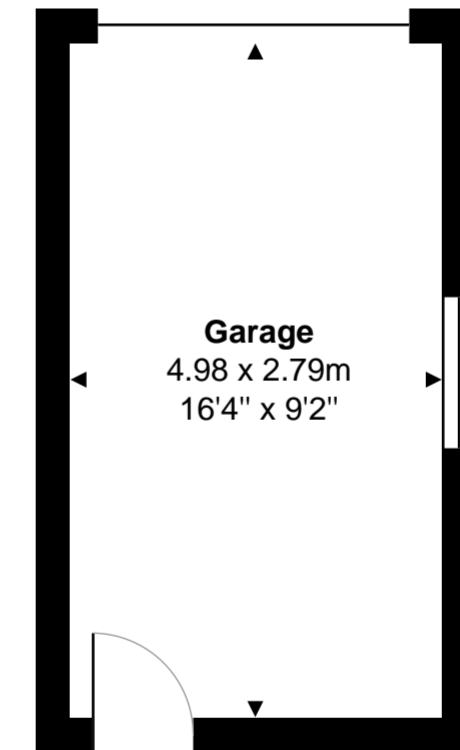

Outbuilding
(not shown in true location/orientation)

Cellar

Outbuilding
(not shown in true location/orientation)

Total Approx. Gross Internal Area 197.4 m² ... 2125 ft² (excluding cellar, garage, store, workshop)

All measurements are approximate and for display purposes only. Not to scale.