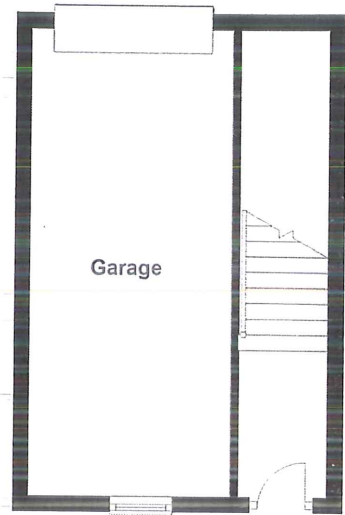

Ground Floor
Approx. 22.7 sq. metres (244.8 sq. feet)

First Floor
Approx. 65.1 sq. metres (701.0 sq. feet)

GROUND FLOOR

Stairs To First Floor

En-Suite Shower Room
4'7 x 4'1 (1.40m x 1.25m)

Bathroom

Off Road Parking

FIRST FLOOR

Lounge/Kitchen Area
14'10 x 13'0 (4.52m x 3.97m) plus 11'1 x 6'7 (3.38m x 2.01m)

Bedroom 2
6'11 x 6'2 (2.11m x 1.88m)

GROUND FLOOR

Stairs To First Floor

Bedroom 1
14'4 x 8'3 (4.37m x 2.52m)

Bathroom